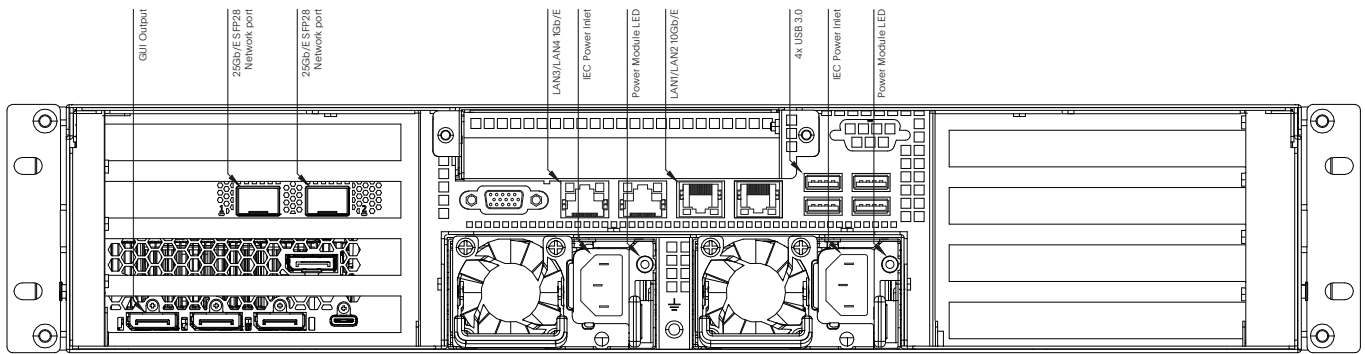

rx specs

Hardware specifications

Voltage:

100-240VAC, 50-60Hz

Power Consumption:

200W (idle)
600W (max)

Operating System:

Windows® 10 IoT Enterprise SAC

CPU:

Intel® Xeon® Silver 3.2Ghz

Memory:

48GB DDR4 RAM

Environmental Tolerances:

Temperature: 5-30°C (40°-86°F)
Humidity: 20%-80% (non-condensing)
Altitude: 0-8850 ft (0-2700m)

Mounting System:

2U 19" rack mount

Media Storage:

1x 1.8TB NVMe SSD

Secondary Expandable Storage:

Up to 8x 2.5" SATA/SAS HDD

System connectivity I/O

Video Output:

1x Displayport 1.4 (GUI)

General Network:

2x 1Gb/sec Ethernet
2x 10Gb/sec Ethernet

High Speed Network:

2x 25Gb/sec Ethernet

Data/Peripherals:

4x USB 3.0